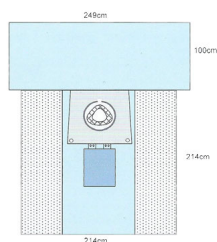

Cesarean Pack with 360 Degree Pouch

Rating: Not Rated Yet

Price:

Variant price modifier:

Base price with tax:

Price with discount:

Salesprice with discount:

Sales price:

Sales price without tax:

Discount:

Tax amount:

[Ask a question about this product](#)

Manufacturer: [hopes](#)

Description	Cat. Code	Description	Qty. / Ctn.
	LCP-003R	Contents: 1 Mayo stand cover (58x140cm) 1 Suture Bag 2 OT towels (50x50cm) 1 LSCS Drape with 360 pouch 1 Table cover (120x200cm)	8 packs

Drape features:

- Absorbent impervious fabric (43x56cm)
- Incise area (30x30cm) with pear shaped fenestration (20x20cm)
- 360 fluid collection pouch with malleable wires
- Cord/tube holders