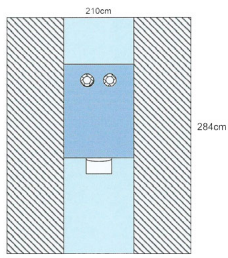

Angiography Drapes With Double Panel

Rating: Not Rated Yet

Price:

Variant price modifier:

Base price with tax:

Price with discount:

Salesprice with discount:

Sales price:

Sales price without tax:

Discount:

Tax amount:

[Ask a question about this product](#)

Manufacturer: [hopes](#)

Description	Cat. Code	Description	Qty. / Ctn.
	AGD-002DP	Angiography drape with double panels	20pcs

Drape features:

- Absorbent impervious fabric (80x112cm)
- Dual adhesive fenestrations (9cm)
- Dual clear panel sheets