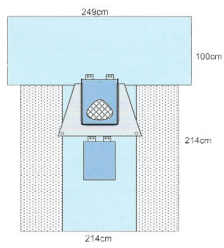

Cesarean Drape with 270 Degree Pouch 1

Rating: Not Rated Yet

Price:

Variant price modifier:

Base price with tax:

Price with discount:

Salesprice with discount:

Sales price:

Sales price without tax:

Discount:

Tax amount:

[Ask a question about this product](#)

Manufacturer: [hopes](#)

Description	Cat. Code	Description	Qty. / Ctn.
	LSD-002U	Cesarean drape with 270° pouch full incise	10pcs

Drape features:

- Absorbent impervious fabric (43x56cm)
- Full incise pear shaped (30x30cm)
- 270° fluid collection pouch with malleable wires
- Cord/tube holders