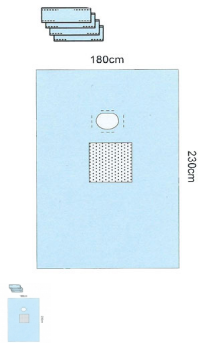

Cleft Palate Drape 1

Rating: Not Rated Yet

Price:

Variant price modifier:

Base price with tax:

Price with discount:

Salesprice with discount:

Sales price:

Sales price without tax:

Discount:

Tax amount:

[Ask a question about this product](#)

Manufacturer: [hopes](#)

Description	Cat. Code	Description	Qty. / Ctn.
	CPD-003	Contents: 4 Tape Strips (5x15cm) 1 Cleft Palate Drape (180x230cm)	22pcs

Drape features:

- Tape Strips-Adhesive
- Cleft Palate-Adhesive fenestration (1x6cm x 4 area)