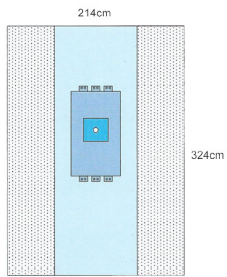

Extermity Drape

Rating: Not Rated Yet

Price:

Variant price modifier:

Base price with tax:

Price with discount:

Salesprice with discount:

Sales price:

Sales price without tax:

Discount:

Tax amount:

[Ask a question about this product](#)

Manufacturer: [hopes](#)

Description	Cat. Code	Description	Qty. / Ctn.
	EXD-001	Extermity Drape	15pcs

Drape features:

- Absorbent impervious fabric (60x110cm)
- Elastic fenestration (6cm)
- Cord/tube holders