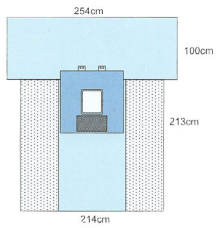

Lap-Chole Drape

Rating: Not Rated Yet

Price:

Variant price modifier:

Base price with tax:

Price with discount:

Salesprice with discount:

Sales price:

Sales price without tax:

Discount:

Tax amount:

[Ask a question about this product](#)

Manufacturer: [hopes](#)

Description	Cat. Code	Description	Qty. / Ctn.
	LCD-001a	Lap-Chole Drape	8pcs

Drape features:

- Absorbent impervious fabric (94x100cm)
- Adhesive fenestration (28x35cm)
- Instrument pad
- Cord/tube holders