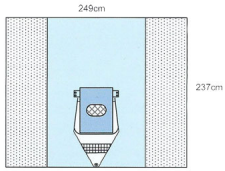

Neuro Drape With Pouch

Rating: Not Rated Yet

Price:

Variant price modifier:

Base price with tax:

Price with discount:

Salesprice with discount:

Sales price:

Sales price without tax:

Discount:

Tax amount:

[Ask a question about this product](#)

Manufacturer: [hopes](#)

Description	Cat. Code	Description	Qty. / Ctn.
	NSD-001	Neuro Drape with pouch	10pcs

Drape features:

- Absorbent impervious fabric (46x72cm)
- Attached with tying string fluid collection pouch
- Fenestration with full incise (18x27cm)
- Cord/tube holders