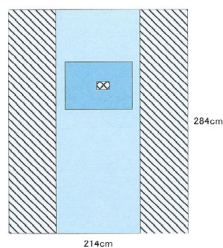

Pace Maker Drape 2

Rating: Not Rated Yet

Price:

Variant price modifier:

Base price with tax:

Price with discount:

Salesprice with discount:

Sales price:

Sales price without tax:

Discount:

Tax amount:

[Ask a question about this product](#)

Manufacturer: [hopes](#)

Description	Cat. Code	Description	Qty. / Ctn.
	PMD-002	Contents:	16pcs
		1 Velcro Strip (2.5x26cm)	
		1 OT towel (50x50cm)	
		1 Pace Maker Drape Aperture 10x15cm	

Drape features:

- Absorbent impervious fabric (60x80cm)
- Dual clear panel sheet
- Fenestration with full incise (10x15cm)