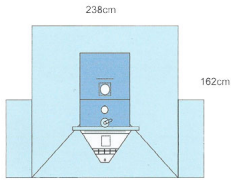

Transuretral Drape with Pouch

Rating: Not Rated Yet

Price:

Variant price modifier:

Base price with tax:

Price with discount:

Salesprice with discount:

Sales price:

Sales price without tax:

Discount:

Tax amount:

[Ask a question about this product](#)

Manufacturer: [hopes](#)

Description	Cat. Code	Description	Qty. / Ctn.
	TUR-001	Transurethral drape with pouch	10pcs

Drape features:

- Absorbent impervious fabric (60x78cm)
- Adhesive abdominal fenestration (8cm ?)
- Perineal aperture (3cm ?)
- Finger cot
- Fluid-control pouch with filtering mesh